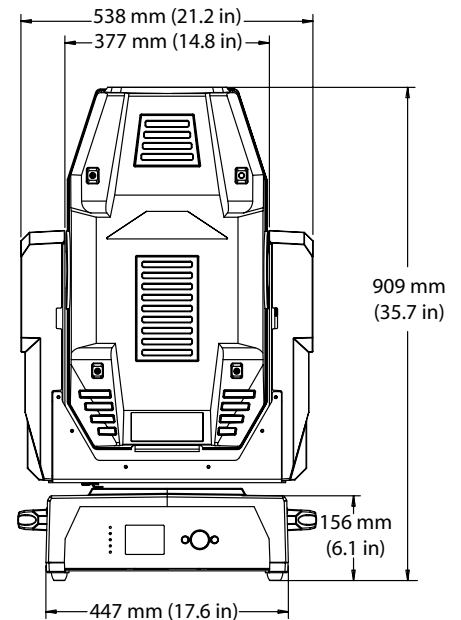

ELECTRICAL /LIGHT SOURCE

Fixture Rated Power: 1200 W

Power Consumption: 100V–240V; 50Hz–60Hz;
12A–5A

Lamp: 850W HID

Color Temperature 7000 K

Barco Rated Lamp Life 750 hrs

Fixture Output: 20,000 Lumens*