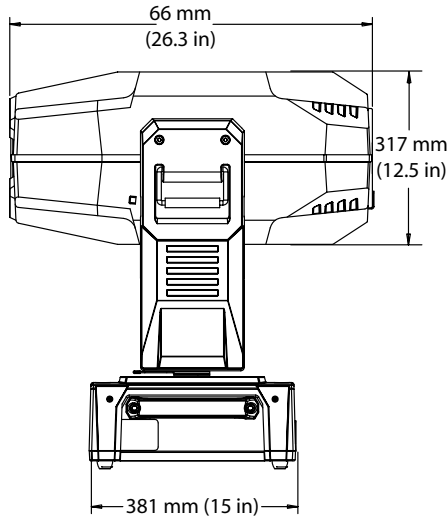

MECHANICAL

FIXTURE

Dimensions:

mm: 381 x 551 x 909

in: 15 x 21.7 x 35.7

BOXED FOR SHIPPING

Dimensions:

mm: 597 x 610 x 1124

in: 23.5 x 24 x 44.25

Fixture Weight: 52.16 kg (115 lbs)

Shipping Weight: TBD

Mounting Information: The intellaspot XT-1 fixture can be truss mounted using 1/4 camlock c-clamps mounting brackets. It can also stand upright on a stable surface.

Colors Available: Black