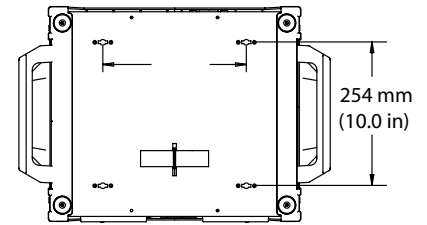

MECHANICAL

FIXTURE

Dimensions:

mm: 381 x 551 x 909

in: 15 x 21.7 x 35.7

BOXED FOR SHIPPING

Dimensions:

mm: 597 x 610 x 1124

in: 23.5 x 24 x 44.25

Fixture Weight: 52.16 kg (115 lbs)

Shipping Weight: TBD

Mounting Information: The intellaspot XT-1 fixture can be truss mounted using 1/4 camlock c-clamps mounting brackets. It can also stand upright on a stable surface.

Colors Available: Black