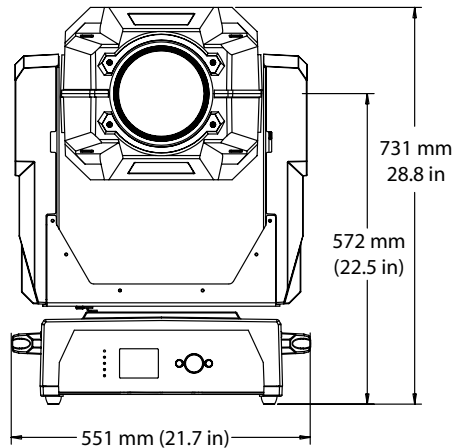

ELECTRICAL /LIGHT SOURCE

Fixture Rated Power: 1200 W

Power Consumption: 100V–240V; 50Hz–60Hz;
12A–5A

Lamp: 850W HID

Color Temperature 7000 K

Barco Rated Lamp Life 750 hrs

Fixture Output: 20,000 Lumens*