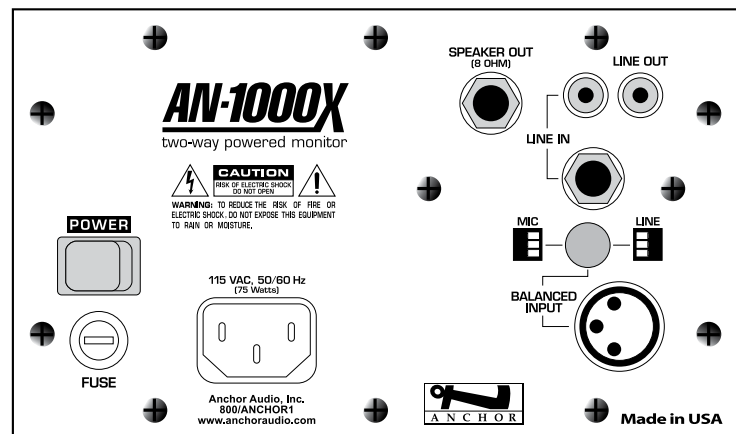

(AN-1000X Back Panel Shown)

Anchor Audio, Inc.
Portable Sound Systems • Carlsbad, California

800.262.4671

www.anchoraudio.com

S-ANX/1108